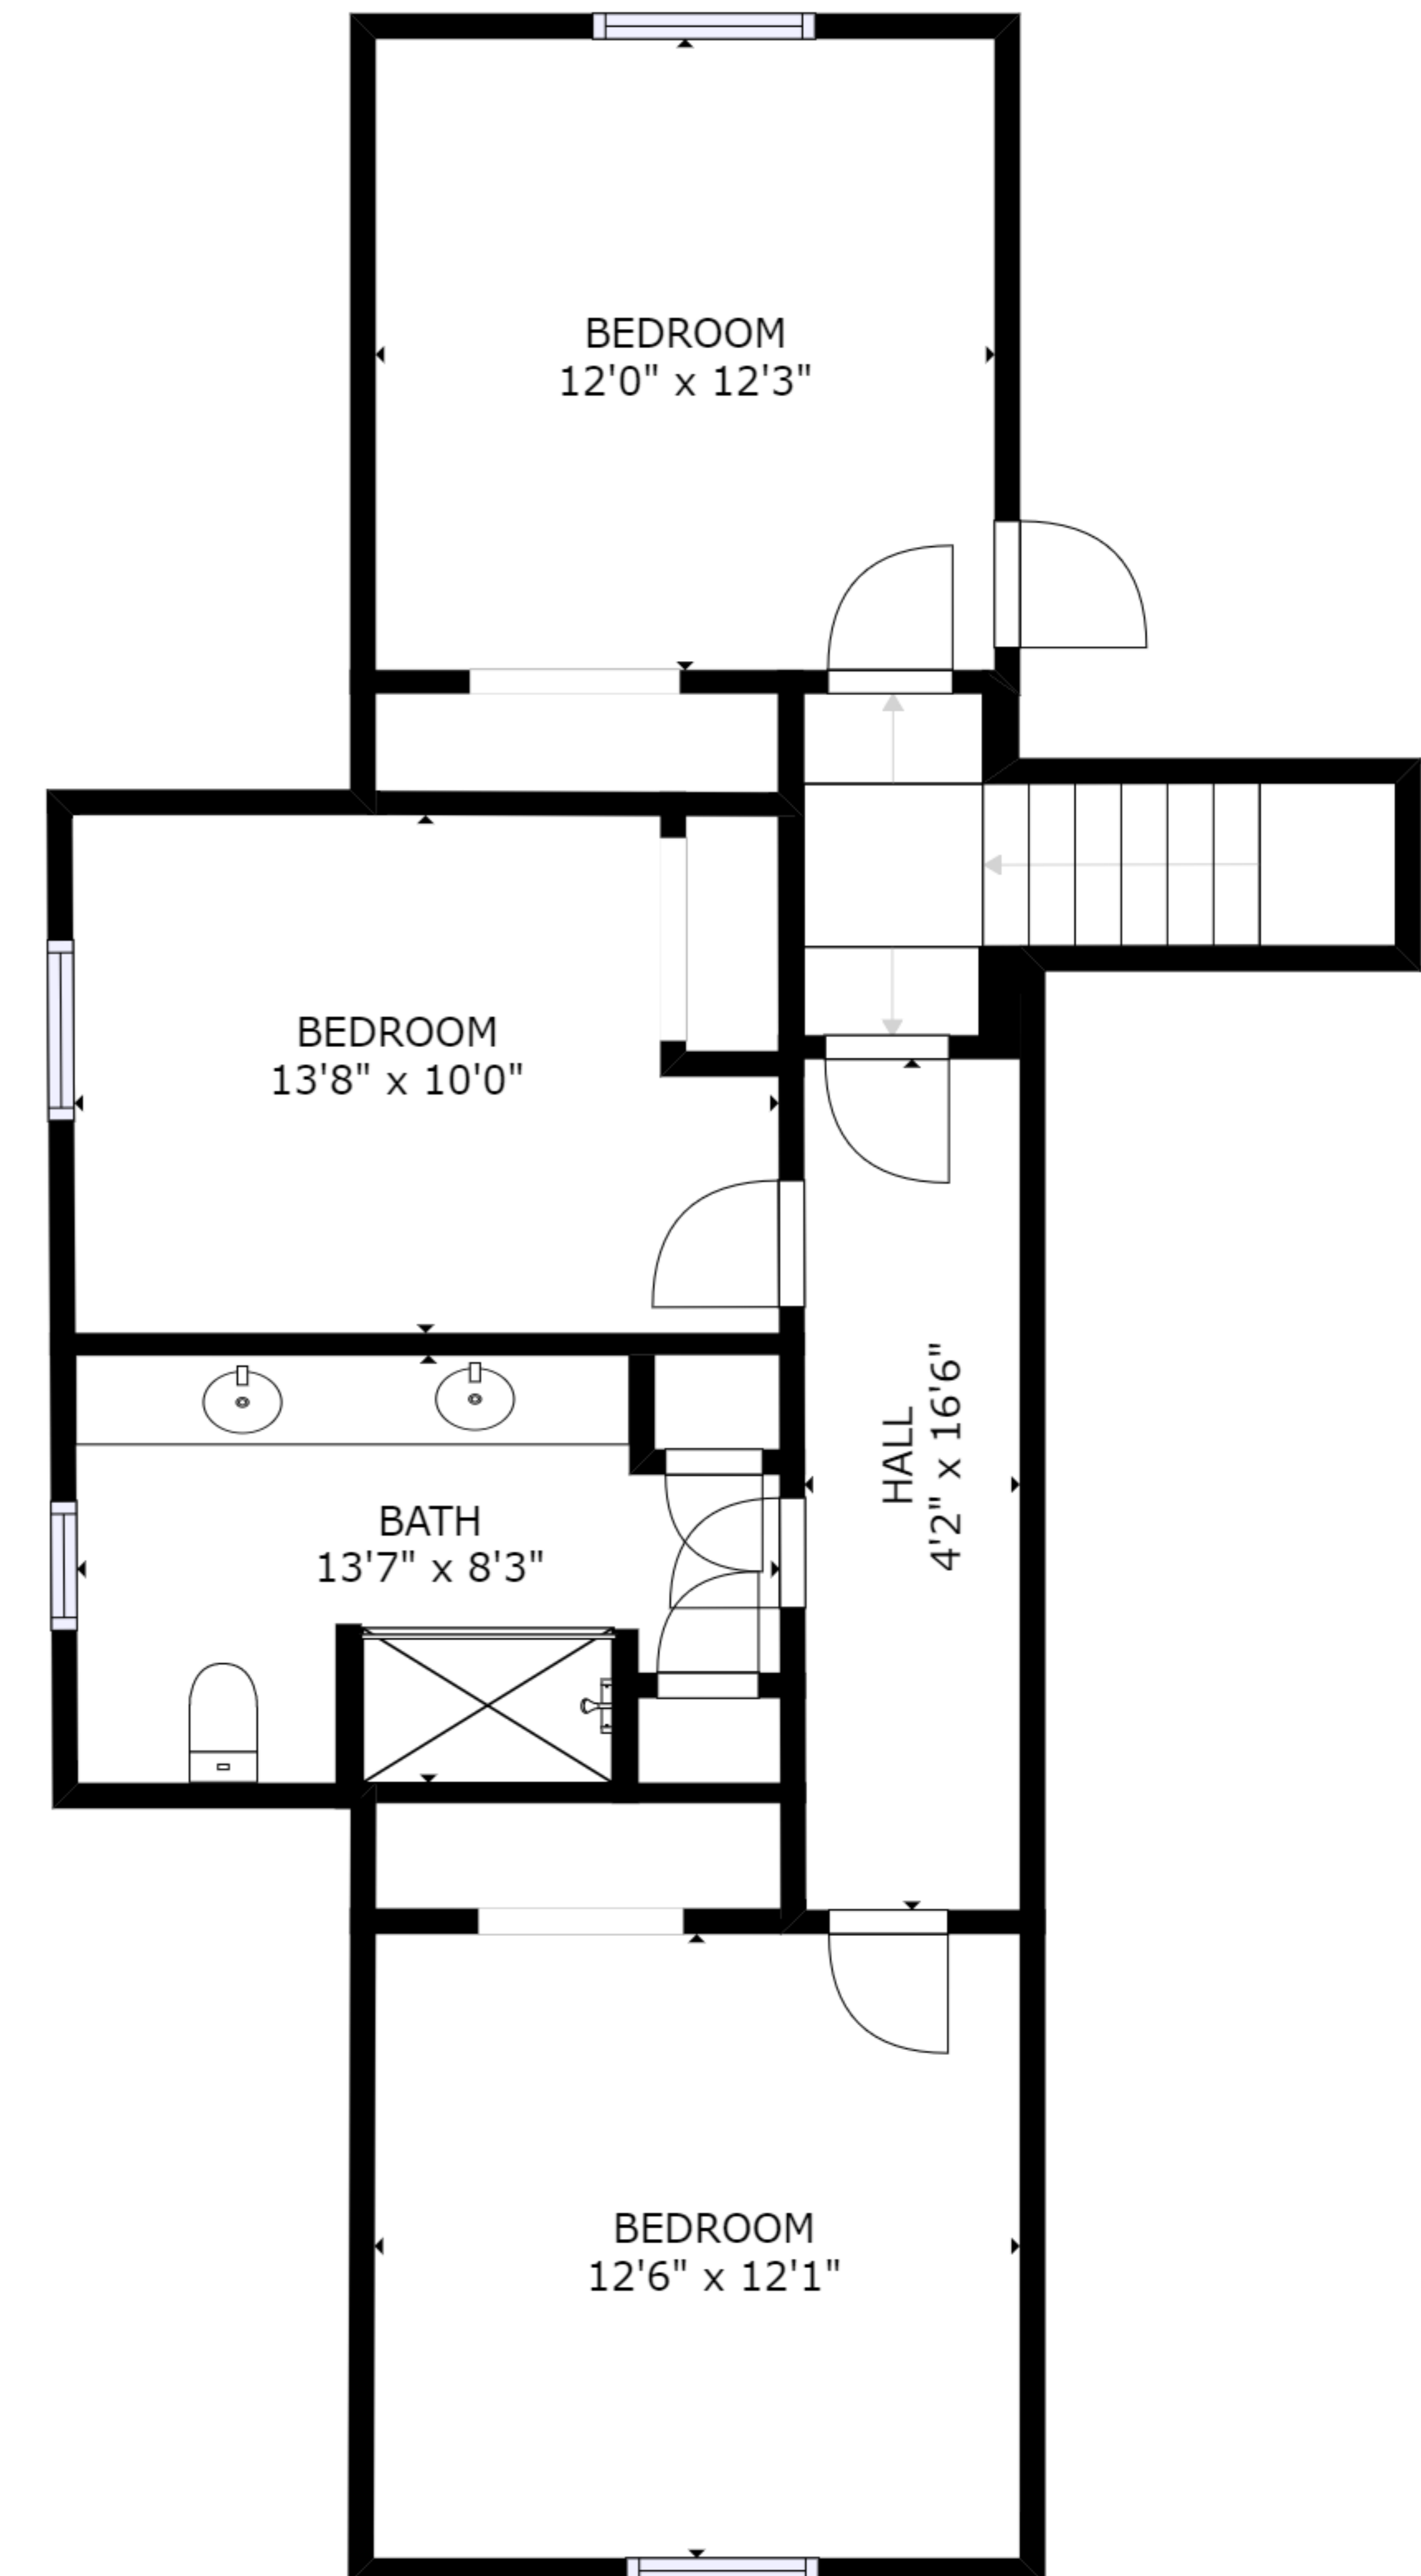

FLOOR 1

FLOOR 2

GROSS INTERNAL AREA
 FLOOR 1: 1847 sq ft, FLOOR 2: 733 sq ft
 TOTAL: 2580 sq ft
 SIZES AND DIMENSIONS ARE APPROXIMATE, ACTUAL MAY VARY.